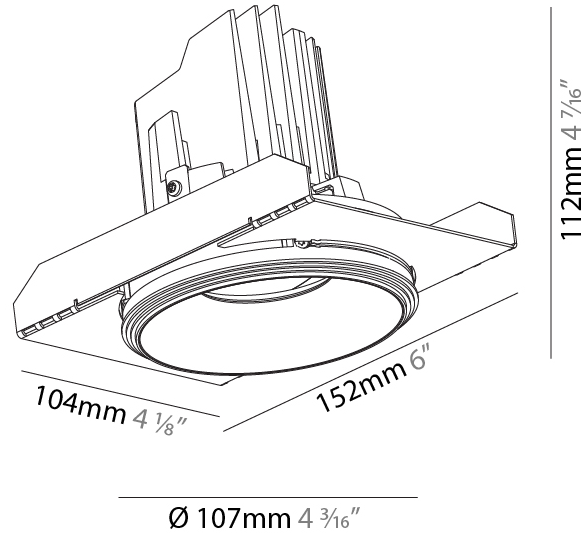

GENERAL

Series: Bioniq
 Subseries: Bioniq Round Semi Adjustable
 Brand: Prolicht
 Division: Architectural
 Mounting Type: Trimless
 Mounting Location: Ceiling
 Subcategory: Downlight

PHYSICAL

Shape: Round
 Diameter (mm): 107
 Diameter (in): 4 3/16
 Height (mm): 112
 Height (in): 4 7/16
 Ceiling Thickness (mm): 10 / 12.5 / 15 / 25
 Ceiling Thickness (in): 3/8 or 1/2 or 9/16 or 1
 Min. Recessing Depth (mm): 130
 Min. Recessing Depth (in): 5 1/8
 Light Distribution: Adjustable / Downlight
 Weight (kg): 0.609
 Weight (lbs): 1.34
 Fixture Finish: SSR / BKV / CWI / CRY / HAB / UFT / ITA / RUA / FTG / MYG / LOD / PUS / FRO / FUP / KIA / POP / BLS / SPG / MEY / GOH / GUM / CHC / COM / ABZ / JAG / OBR / MOS / ROR
 Fixture Material: Aluminum Die Cast
 Cut-out Measurements: Ø 111mm / 4 3/8"
 Upon Request: Unique Ceiling Thickness

LED

Number of LEDs: 1
 Max. Delivered Lumen (lm): 770
 Nominal Lumen (lm): 1140
 CRI: >90 CRI
 Lamp Life (hrs): 50000
 Upon Request: RGB-W Tunable White Special Color Temperature Special LED

OPTICAL

Reflector: 20 / 40 / 60
 Adjustability: Rotational 355°; Tilt 10°
 Upon Request: Special Beam Angles

RATINGS AND CERTIFICATIONS

Certified By: Certified for North American Standards
 IP rating: IP20

	111mm 4 3/16"	130mm 5 1/8"	10 12 1/2 15 25mm 3/8" 1/2" 9/16" 1"	10°	355°	
	A					

BIONIQ ROUND SEMI ADJUSTABLE TRIMLESS