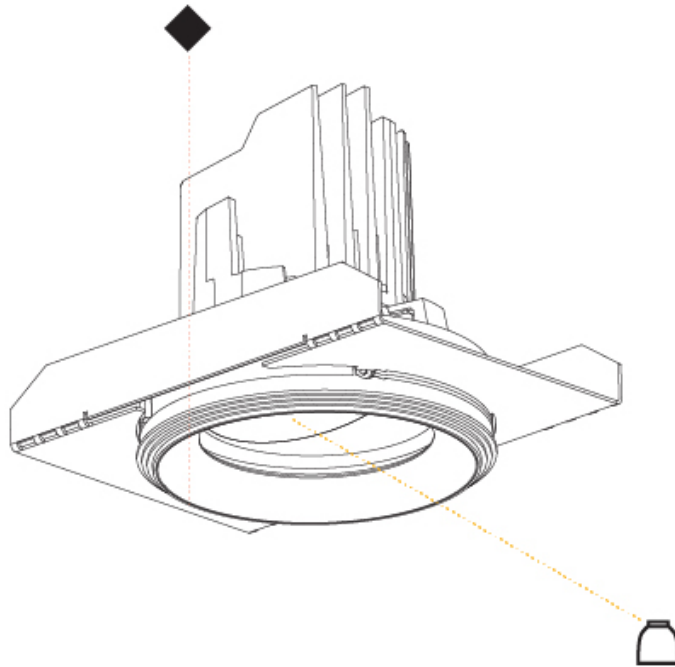

BIONIQ ROUND SEMI ADJUSTABLE TRIMLESS

A35529-

PROJECT

TYPE

SPECIFIER

QUANTITY

DATE

A